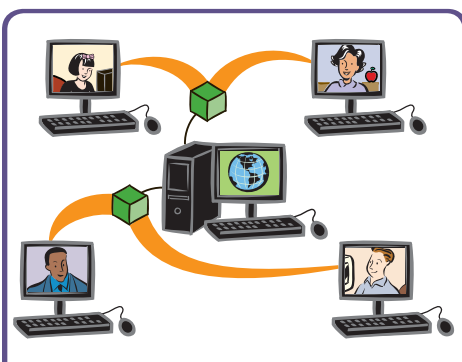

# Take charge of interactive learning—and your classroom.

Fiddlehead™ gives you more control over your classroom, the teaching process, and your students' workstations than ever before.

The Fiddlehead hardware kit and preloaded software can turn a single desktop computer into as many as five student workstations that each perform and operate just as a dedicated standard desktop computer would.

Unlike other, less-advanced computer-sharing technologies, Fiddlehead can turn a single desktop computer into as many as five student workstations—without any loss of performance. Each workstation performs and operates desktop computer would, with the same operating system and software.

### Teacher Control™: The name says it all.

Working from your own “teacher’s home screen,” this powerful classroom management feature enables you to:

- View all students’ computer screens simultaneously, or “zoom in” on an individual screen for a close-up look. You can see every keystroke and mouse movement as they happen.
- Take control of a single student’s workstation from your own workstation to show her or him how to do something.
- Temporarily pause or blank a student’s workstation—or all the workstations in the room—whenever you need a student’s attention or want to pause an activity.
- Show one student’s work to the whole class—on a central screen, an electronic white board or on every workstation, as you prefer.
- Use, control, and interact with electronic whiteboards more easily and effectively than ever before.

### Virtual CD-ROMs: One for all.

Fiddlehead allows students to work simultaneously from the same CD-ROM, which only needs to be loaded onto the host computer for use at multiple workstations. This not only saves time and money—it makes it easier for you to control access to your CD-ROMs.