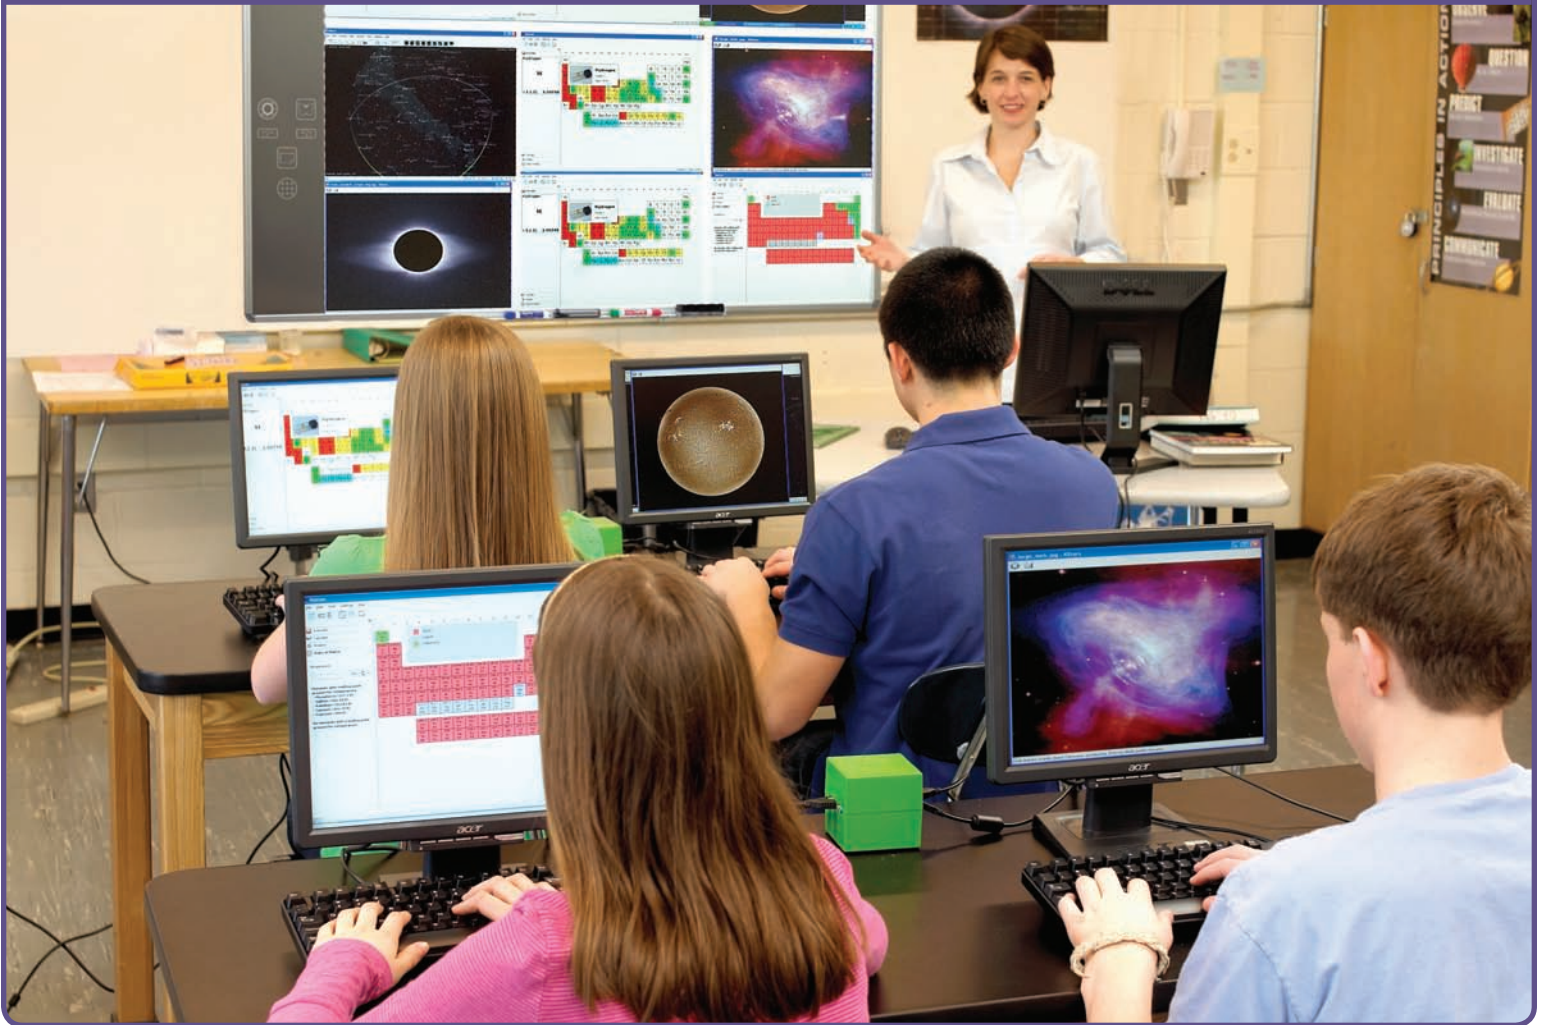

# Take charge of interactive learning—and your classroom.

Fiddlehead™ gives you more control over your classroom, the teaching process, and your students' workstations than ever before.

The Fiddlehead hardware kit and preloaded software can turn a single desktop computer into as many as five student workstations that each perform and operate just as a dedicated standard desktop computer would.

View, control, blank, or pause every student's workstation from your own "home screen"—or even show one student's work to the whole class. Find teacher-approved free educational software for virtually any subject and grade level. Transform the promises of project-based learning (PBL) into realities. And keep

Unlike other, less-advanced computer-sharing technologies, Fiddlehead can turn a single desktop computer into as many as five student workstations—without any loss of performance. Each workstation performs and operates desktop computer would, with the same operating system and software.

### Teacher Control™: The name says it all.

Working from your own “teacher’s home screen,” this powerful classroom management feature enables you to:

- View all students’ computer screens simultaneously, or “zoom in” on an individual screen for a close-up look. You can see every keystroke and mouse movement as they happen.
- Take control of a single student’s workstation from your own workstation to show her or him how to do something.
- Temporarily pause or blank a student’s workstation—or all the workstations in the room—whenever you need a student’s attention or want to pause an activity.
- Show one student’s work to the whole class—on a central screen, an electronic white board or on every workstation, as you prefer.
- Use, control, and interact with electronic whiteboards more easily and effectively than ever before.