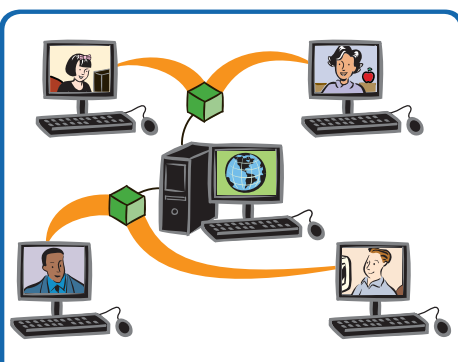

Your school's budget is about to go a lot further.

Fiddlehead™ helps you cut costs, extend your resources, support your teachers, and give your students more workstations.

The Fiddlehead hardware kit and preloaded software can turn a single desktop computer into as many as five student workstations that each perform and operate just as a dedicated standard desktop computer would.

 **fiddlehead™**
Computer-sharing technology that goes beyond.

Increasing learning through technology.

Studies show that greater access to technology increases learning. With Fiddlehead, your school can put more computers in front of more students—or maintain your current computer-to-student ratio now and in the future—more affordably than ever before.

Unlike other, less-advanced computer-sharing technologies, Fiddlehead can turn a single desktop computer into as many as five student workstations—*without any loss of performance*. Each workstation performs and operates just as a dedicated standard desktop computer would, with the same operating system and software.

Teacher-friendly features.

With Fiddlehead, your teachers can:

- View, control, blank, or pause every student's workstation from their own "home screen"—or even show one student's work to the whole class.
- Find teacher-approved educational software for virtually any subject and grade level.
- Implement differentiated learning through the facilitation of project-based learning (PBL).
- Keep their students more engaged, attentive, and focused than ever before.
- More easily and effectively use electronic whiteboards.